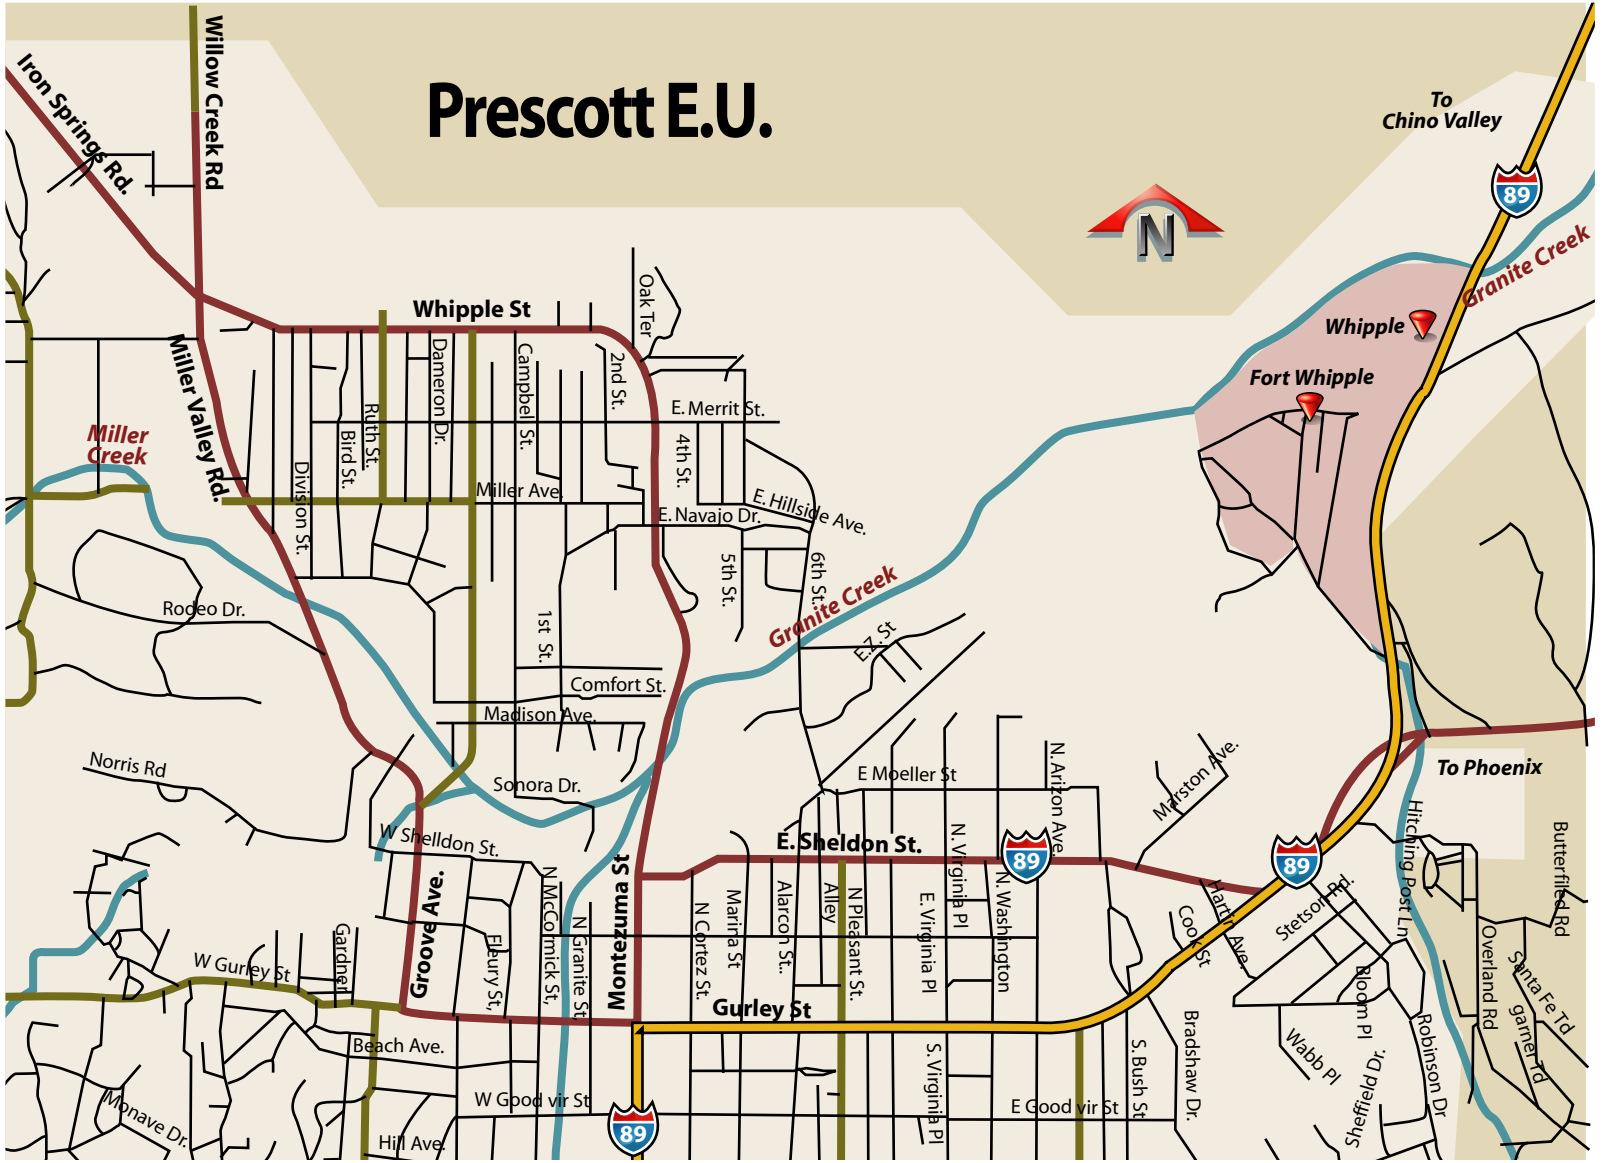

Prescott E.U.

To Chino Valley

To Phoenix

Iron Springs Rd.

Willow Creek Rd

Miller Valley Rd.

Miller Creek

Whipple St

Dameron Dr.
Campbell St.
2nd St.
Ruth St.
Bird St.
Division St.

Rodeo Dr.

Norris Rd

Groove Ave.

W Gurley St

W Sheldon St.

Beach Ave.

Monave Dr.

Wabb Pl

Sheffield Dr.

Robinson Dr

Hitching Post Ln

Overland Rd

Santa Fe Trl

Garnet Rd

Butterfield Rd

Whipple

Fort Whipple

Granite Creek

To Phoenix

To Chino Valley